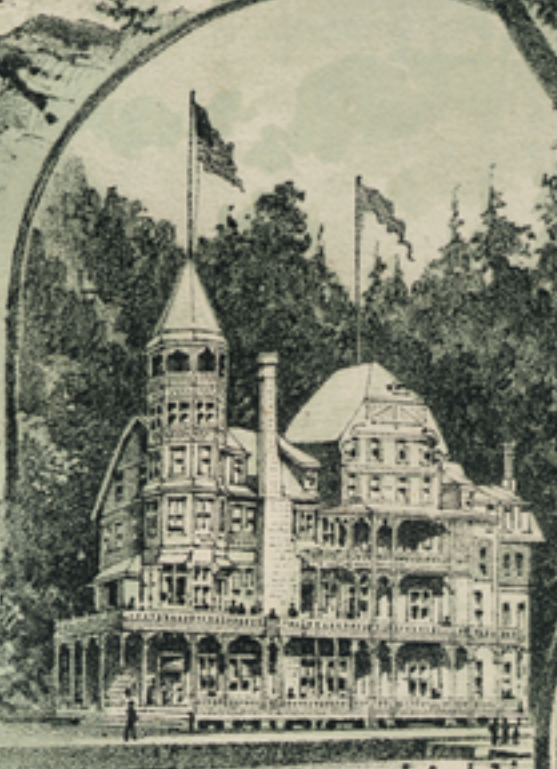

GLEN SUMMIT HOTEL

THE LEHIGH VALLEY

ONOKO FALLS

WYOMING VALLEY

MAUCH CHUNK

"MOSS" CASCADE

GLEN ONOKO

WAHNETAH HOTEL - GLEN ONOKO.

SWITCH-BACK.

ON THE LEHIGH

WALTZ

FIFTY

CENTS

THE LEHIGH VALLEY WALTZ.

Andante

Dedicated to E. B. BYINGTON, Genl. Passenger Agent
LEHIGH VALLEY R.R. CO. MAUCH CHUNK, PA.